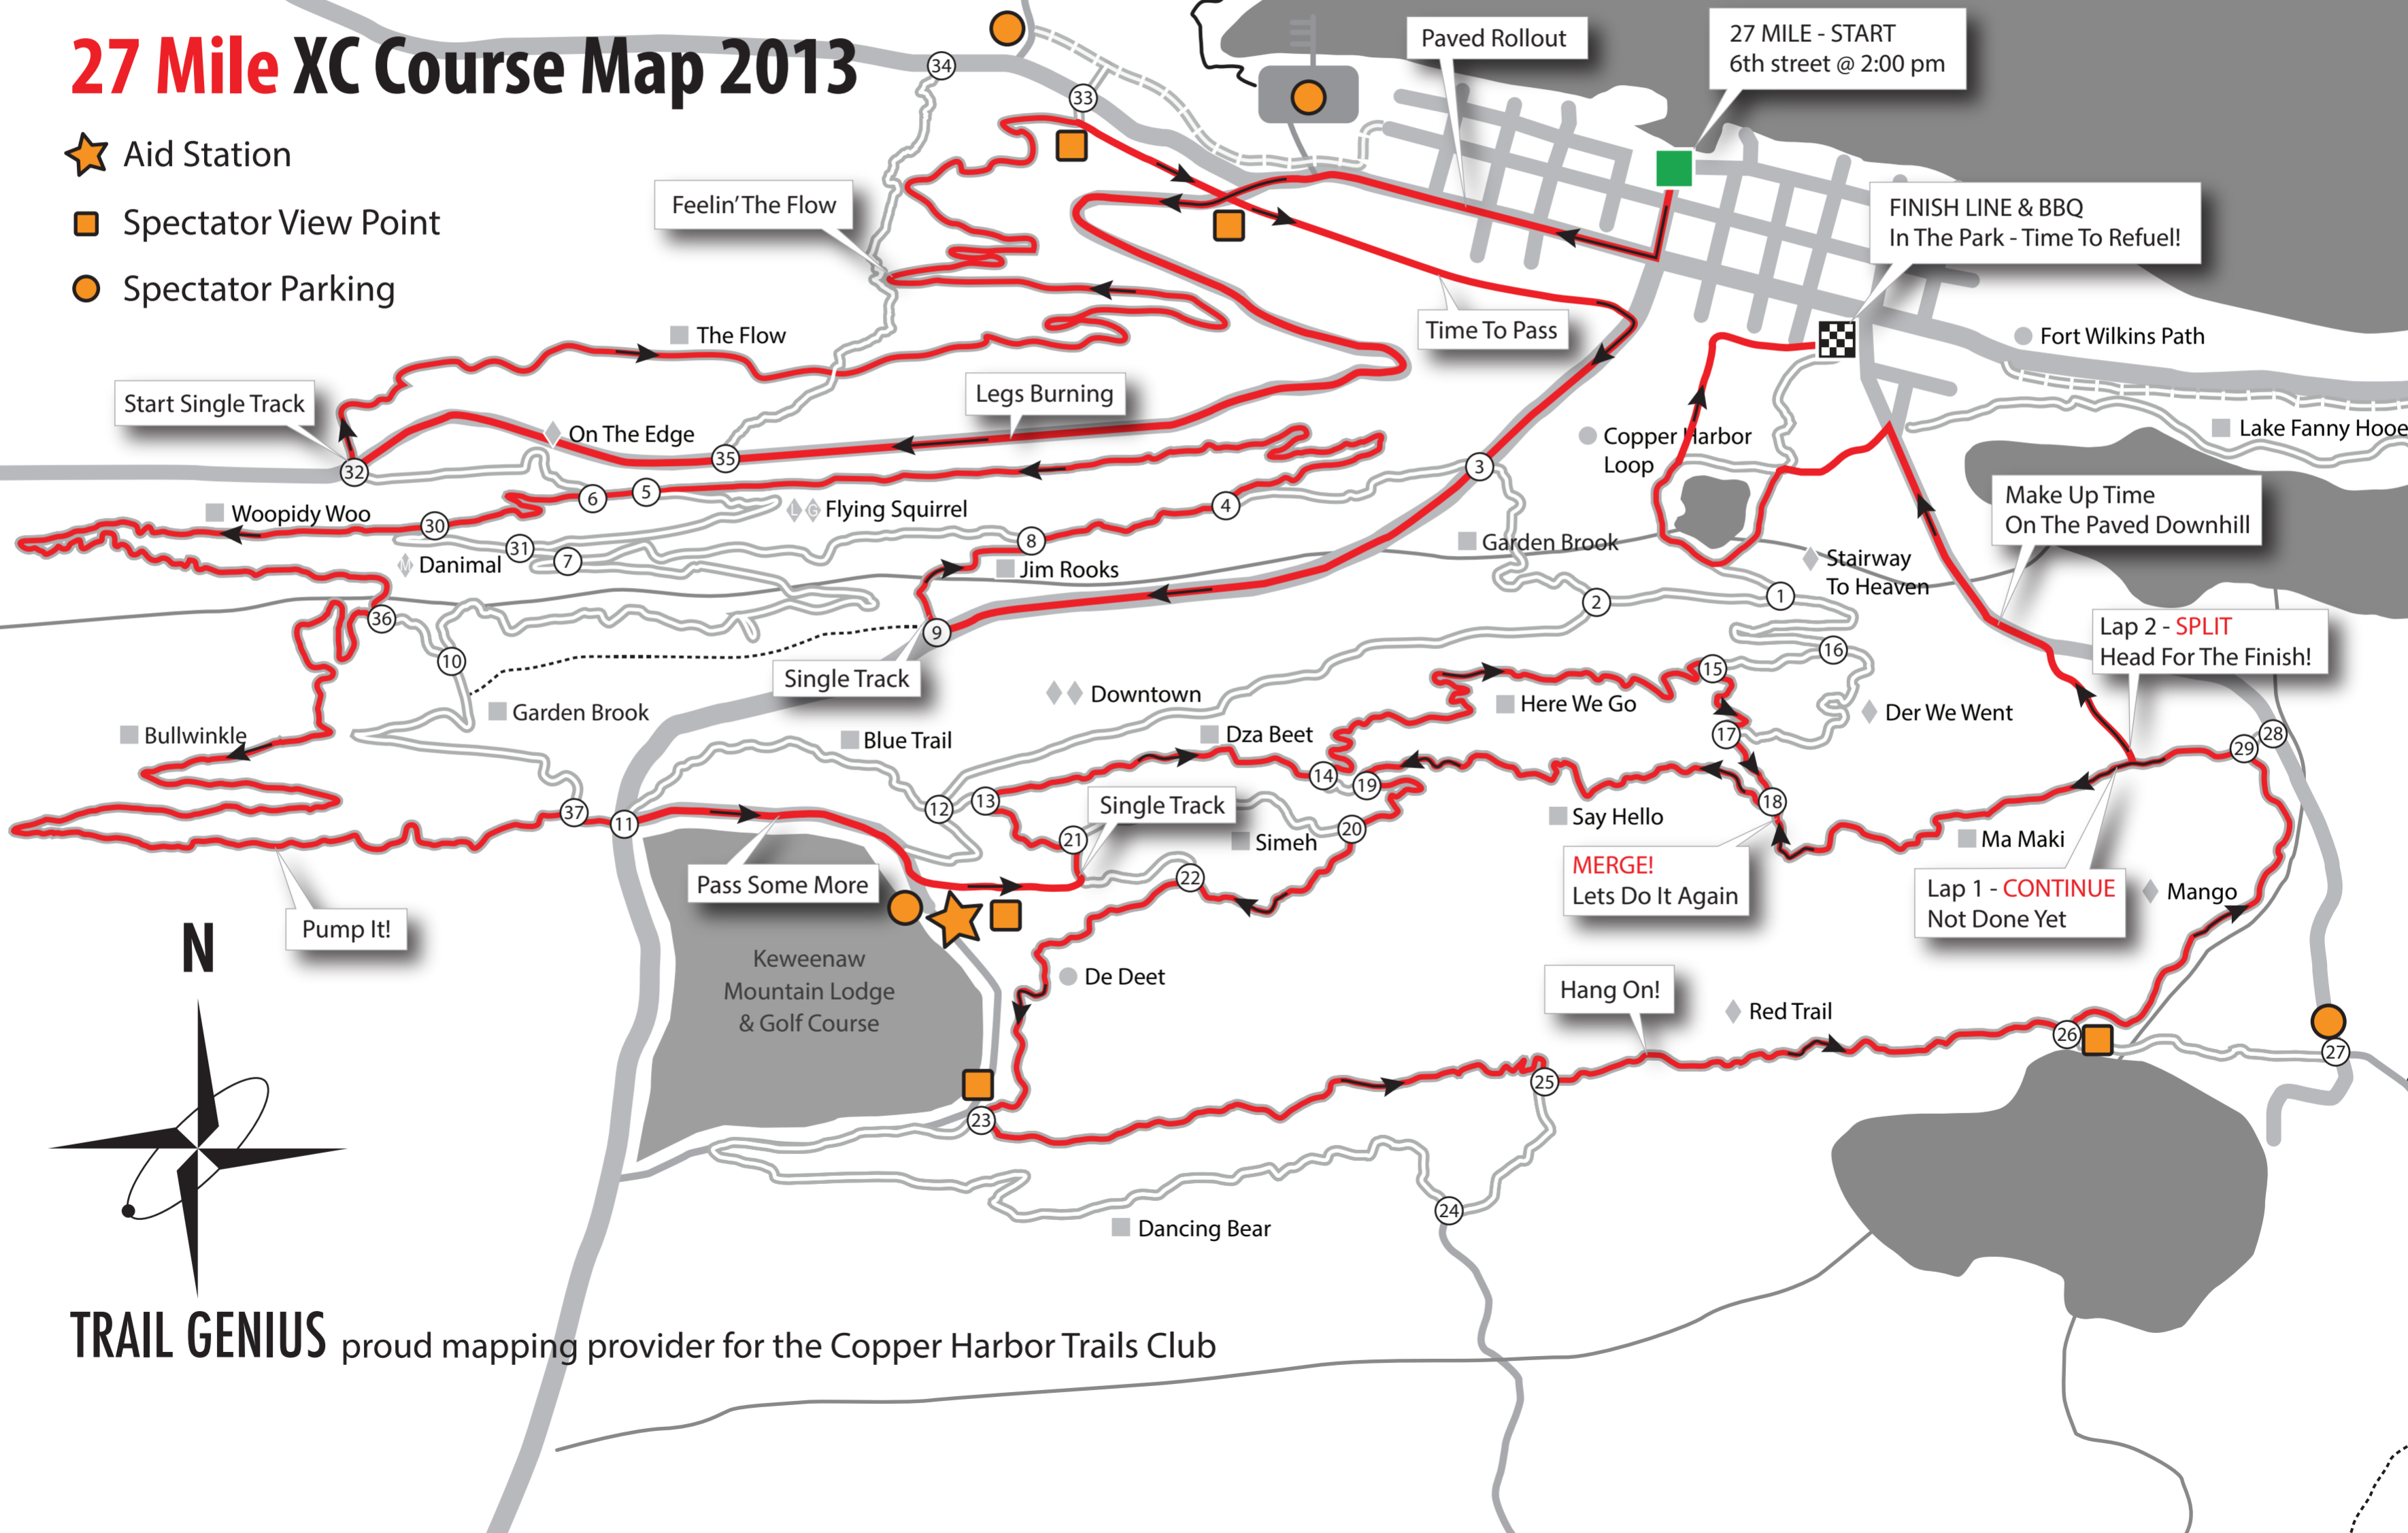

After the race head to TrailGenius.com for video highlights and interactive maps

27 Mile XC Course Map 2013

- ★ Aid Station
- Spectator View Point
- Spectator Parking

TRAIL GENIUS proud mapping provider for the Copper Harbor Trails Club