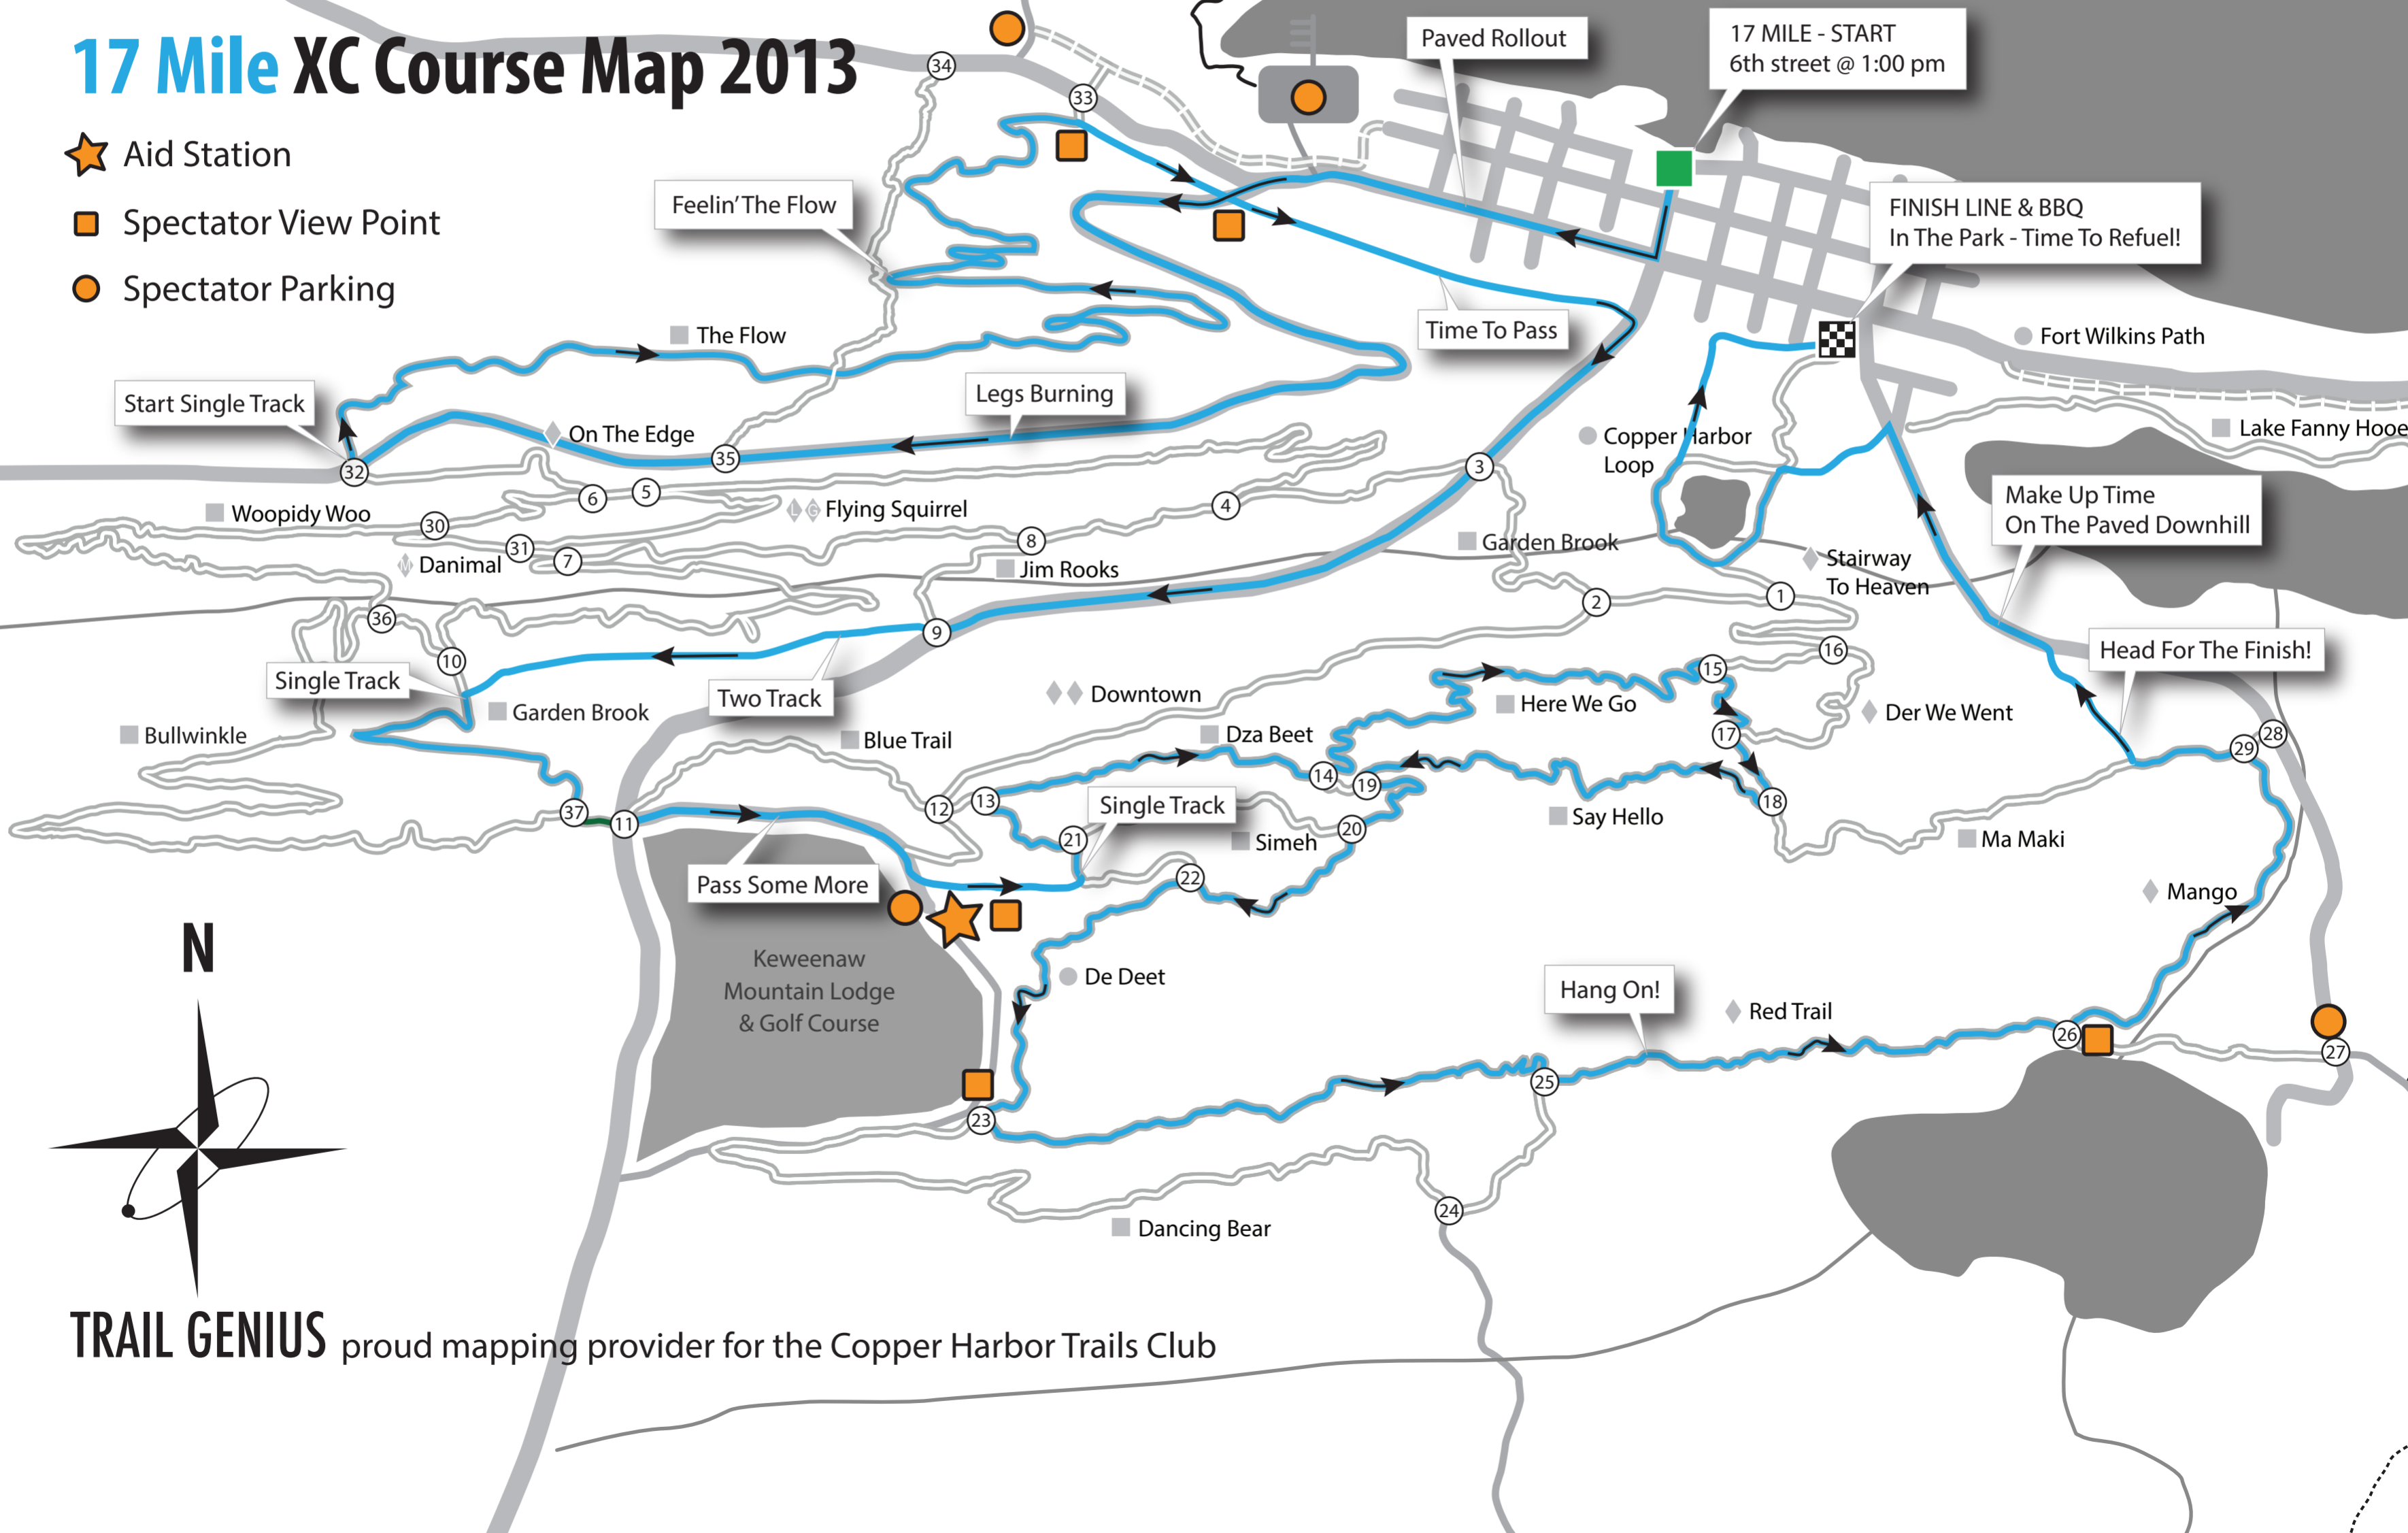

After the race head to TrailGenius.com
for video highlights and interactive maps

17 Mile XC Course Map 2013

- ★ Aid Station
- Spectator View Point
- Spectator Parking

TRAIL GENIUS proud mapping provider for the Copper Harbor Trails Club